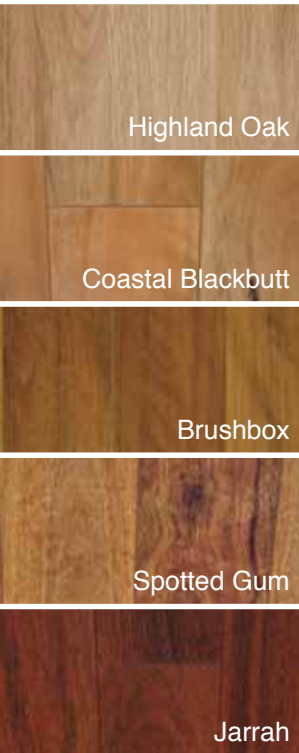

Titan Longboard is a 12 mm gloss laminate floor which features longer boards with an eased (bevelled) edge, crystal surface. It is sold with a 25 Year Residential Wear Warranty*.

Titan Select 8 Spotted Gum

Titan Select 8
1215 x 196

1215 x 196 x 8 mm - 2-strip

Titan LongBoard
1800 x 126

1800 x 126 x 12 mm - 1-strip

Please note the patterns shown are only a sample and are not fully representative of all the different nuances within the design.

Highland Oak	✓	
Coastal Blackbutt	✓	✓
Brushbox	✓	✓
Spotted Gum	✓	✓
Jarrah	✓	✓

* Conditions apply
For warranty and maintenance instructions, please visit www.premiumfloors.com.au