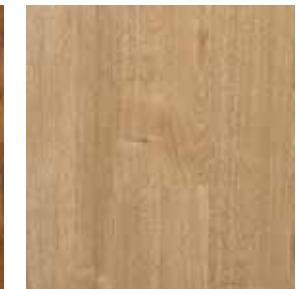

Preference Flooring's high quality standard and lifetime structural warranty ensure your lifelong enjoyment of the floor.

Burlywood

Seashell

Cornsilk

Rosybrown

Ivoryblack

Limesmoke

Wheat

Kempas

Spotted Gum

Merbau

Blackbutt

Antique Oak

Euro Oak

Walnut

Brazilian Oak