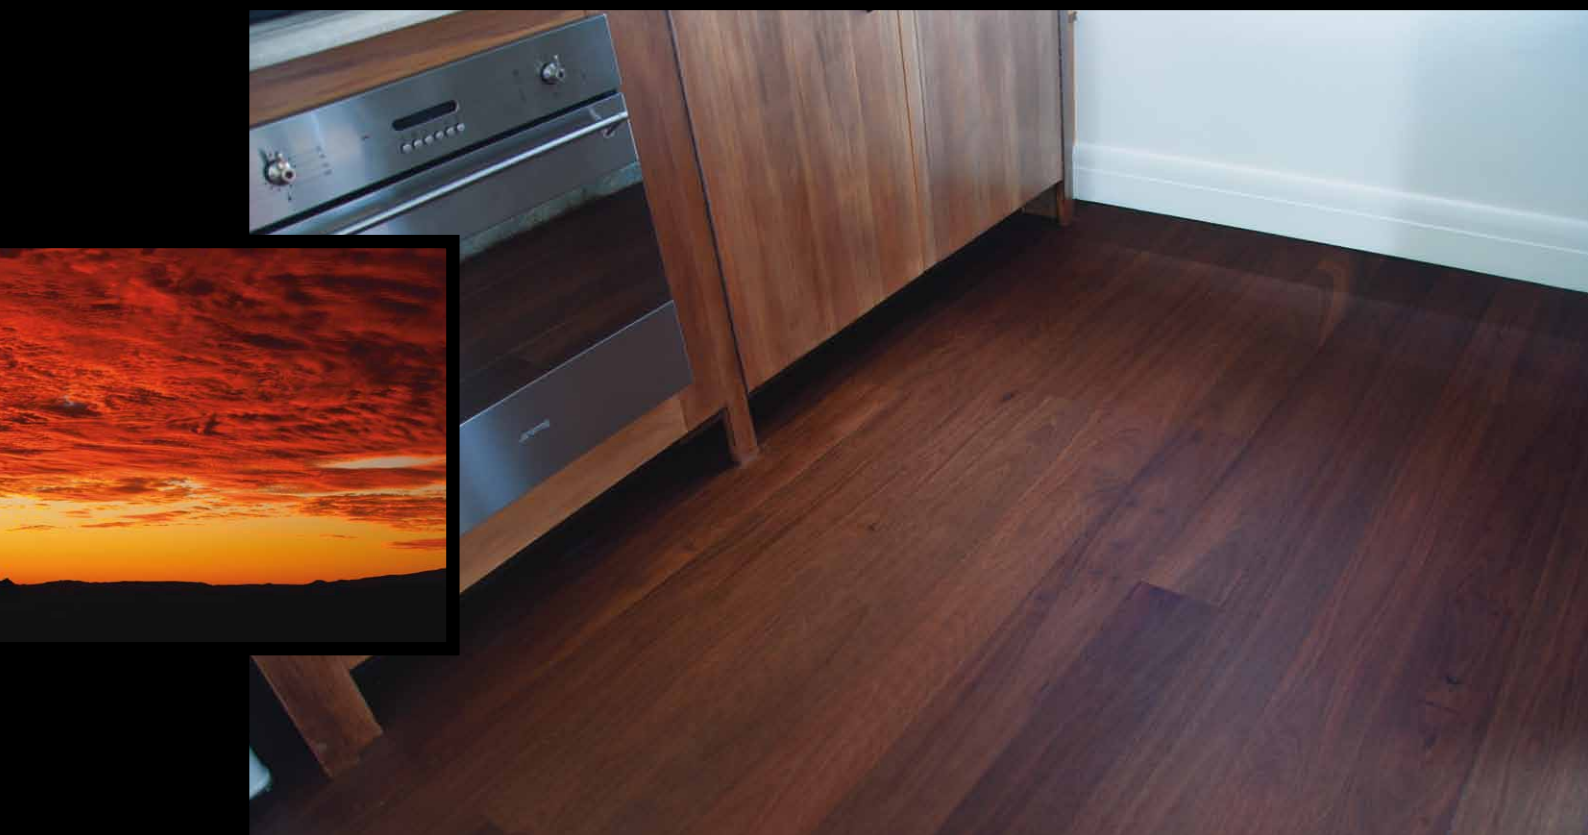

HURFORD ROASTED

QUALITY KILN DRIED TIMBER

*Hurford Roasted is about creating  
a luxurious style when it comes to  
Australian hardwood flooring.*

The Hurford Roasted process metamorphosis the natural colour of hardwood to create a deep rich tone that penetrates through the wood.

Hurford Roasted is available in two distinctive tones:

Peat: a natural dark earth hue.

Cayenne: an intimate reddish bronze palette.

Hurford Roasted is a high temperature thermally modified hardwood that uses a custom designed heating program to alter the woods molecular structure. This has many benefits that include locking in the colour, increasing the durability and limiting movement to a fraction of normal kiln dried flooring.

# Peat

A black leather chair with a chrome frame is positioned on a dark wood floor. The chair is situated next to a brick wall on the right and a window with blinds on the left. The word "Roasted" is written in a white, cursive font across the top of the image.