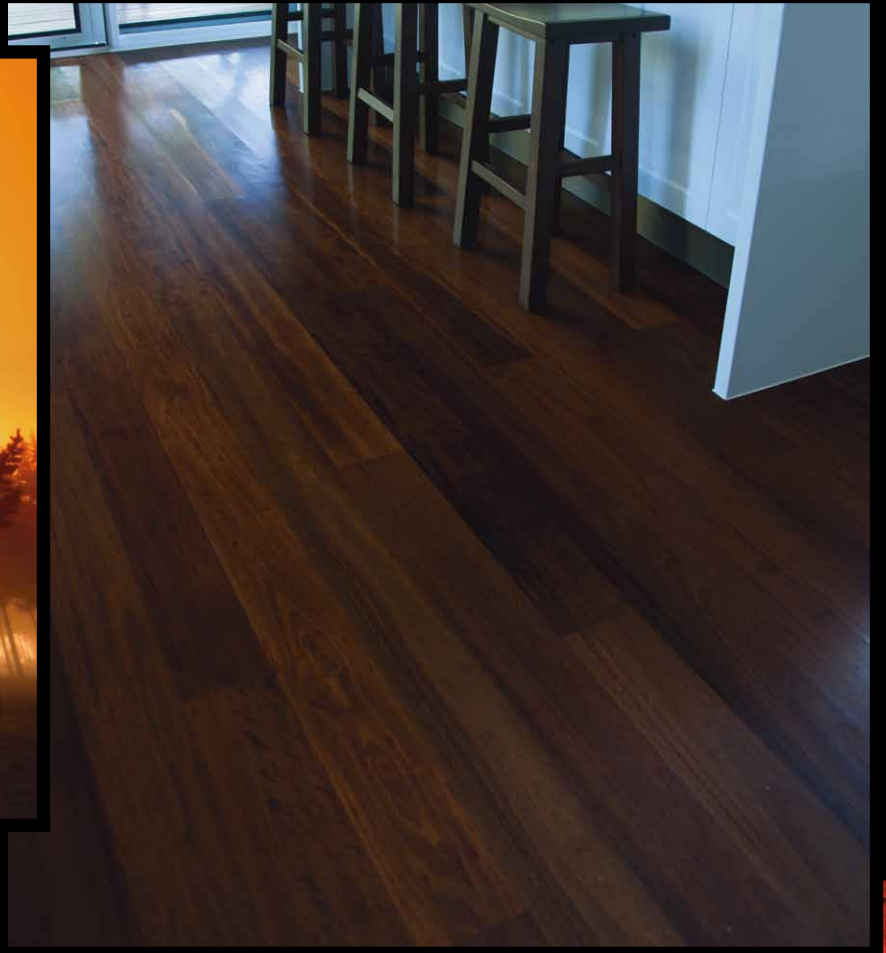

HURFORD ROASTED

QUALITY KILN DRIED TIMBER

*Hurford Roasted is about creating  
a luxurious style when it comes to  
Australian hardwood flooring.*

The Hurford Roasted process metamorphosis the natural colour of hardwood to create a deep rich tone that penetrates through the wood.

Hurford Roasted is available in two distinctive tones:

Peat: a natural dark earth hue.

Cayenne: an intimate reddish bronze palette.

Hurford Roasted is a high temperature thermally modified hardwood that uses a custom designed heating program to alter the woods molecular structure. This has many benefits that include locking in the colour, increasing the durability and limiting movement to a fraction of normal kiln dried flooring.

*Roasted*

*elegance  
earth style  
chocolat*

# Peat

A black leather chair with a chrome frame is positioned on a dark wood floor. The chair is situated next to a brick wall on the right and a window with blinds on the left. The word "Roasted" is written in a white, cursive font across the top of the image.