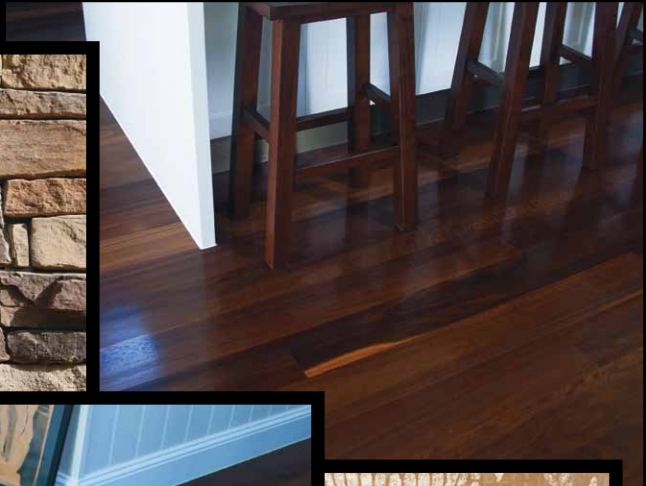

Hurford Roasted is available in two distinctive tones:

Peat: a natural dark earth hue.

Cayenne: an intimate reddish bronze palette.

Hurford Roasted is a high temperature thermally modified hardwood that uses a custom designed heating program to alter the woods molecular structure. This has many benefits that include locking in the colour, increasing the durability and limiting movement to a fraction of normal kiln dried flooring.

# Peat

A black leather chair with a chrome frame is positioned on a dark wood floor. The chair is situated next to a brick wall on the right and a window with blinds on the left. The word "Roasted" is written in a white, cursive font across the top of the image.