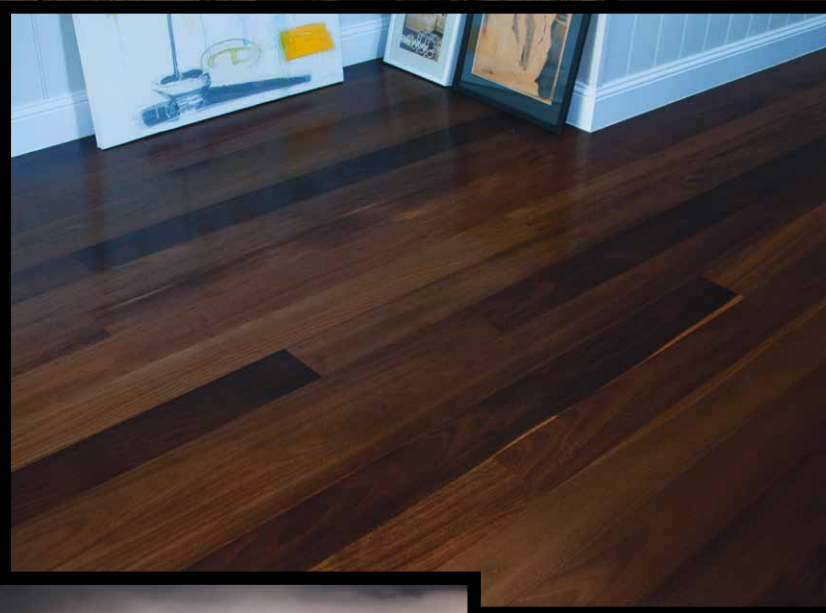

Hurford Roasted is available in two distinctive tones:

Peat: a natural dark earth hue.

Cayenne: an intimate reddish bronze palette.

Hurford Roasted is a high temperature thermally modified hardwood that uses a custom designed heating program to alter the woods molecular structure. This has many benefits that include locking in the colour, increasing the durability and limiting movement to a fraction of normal kiln dried flooring.

# Peat

A black leather chair with a chrome frame is positioned on a dark wood floor. The chair is situated next to a brick wall on the right and a window with blinds on the left. The word "Roasted" is written in a white, cursive font across the top of the image.