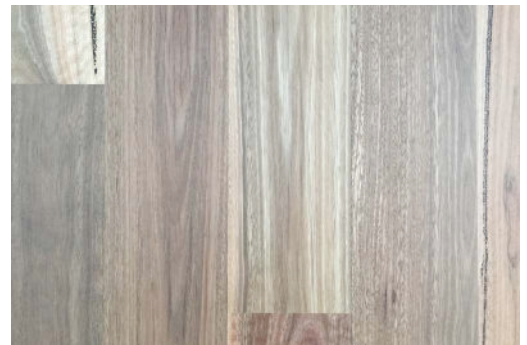

Spotted Gum