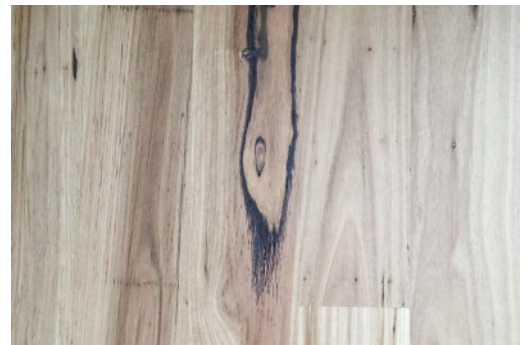

Rustic Blackbutt

Manufactured By Hurford Wholesale

QLD +61 (7) 3442 6300 | VIC & TAS +61 (3) 8794 3300

NSW +61 (2) 4646 1406 | SA & NT +61 (8) 8376 6694

Email: info@hurfordwholesale.com.au | Web: www.hurfordflooring.com.au