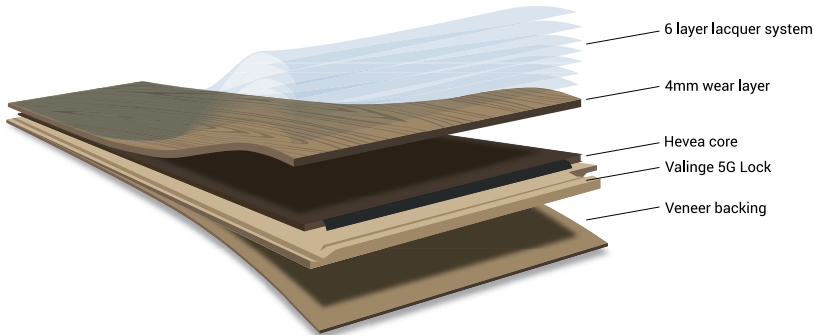

AUSTRALIAN NATIVE
BY HURFORD FLOORING

Specifications...

Species:	Blackbutt, Spotted Gum & Rustic Blackbutt
Core Material:	Hevea
Locking System:	Välinge 5G Gluesless Joining System
Size:	132mm x 13.5mm
Wear Layer:	4mm
Length:	1820mm & 2130mm
Surface:	Smooth texture
Coating:	UV cured 6 coat Klumpp system
Finish:	Ultra Matt 10% Gloss
Coverage:	1820mm - 1.922m² and 2130mm - 2.249m²
Packaging:	8 rows per box, maximum of 3 nested rows
Matching accessories:	EVERwalk & HUSHwalk Underlays, Trims & Scotia.

Layup...

Blackbutt