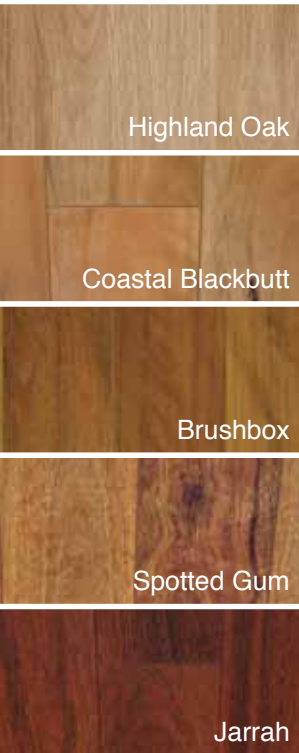

Titan Longboard is a 12 mm gloss laminate floor which features longer boards with an eased (bevelled) edge, crystal surface. It is sold with a 25 Year Residential Wear Warranty*.

Titan Select 8 Spotted Gum

Titan Select 8
12mm-922

1215 x 196 x 8 mm - 2-strip

Titan LongBoard
12mm-922

1800 x 126 x 12 mm - 1-strip

Please note the patterns shown are only a sample and are not fully representative of all the different nuances within the design.

Highland Oak	✓	
Coastal Blackbutt	✓	✓
Brushbox	✓	
Spotted Gum	✓	✓
Jarrah	✓	

* Conditions apply
For warranty and maintenance instructions, please visit www.premiumfloors.com.au